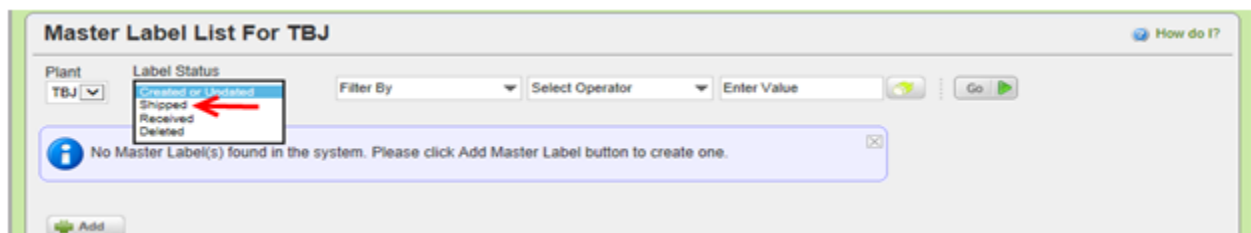

Ultriva 7.6 and Higher
Re-Print a Master Label
Reference Guide

Table of Contents

(Click to follow link)

[*Reprint a Master Label*](#) 2

Reprint a Master Label

Quick Tip – A Supplier can reprint a Master Label if for an example, the label was lost or damaged.

Click on “Actions”

Click on “Master Label”

Click on the **drop down arrow** in the “Label Status” field and select “Shipped”.

Quick Tip - To refine the search even further, additional filter criteria can be selected.