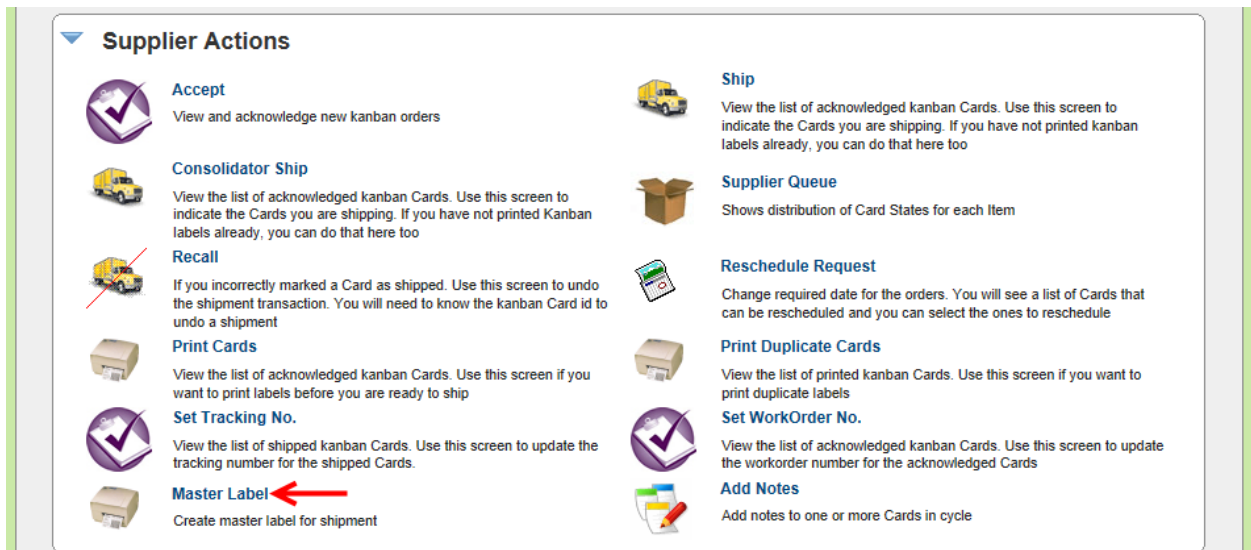

Ultriva 7.6 and Higher
Re-Print a Master Label
Reference Guide

Table of Contents

(Click to follow link)

[*Reprint a Master Label*](#) 2

Reprint a Master Label

Quick Tip – A Supplier can reprint a Master Label if for an example, the label was lost or damaged.

Click on “Actions”

Click on “Master Label”

Click on the **drop down arrow** in the “Label Status” field and select “Shipped”.

Quick Tip - To refine the search even further, additional filter criteria can be selected.